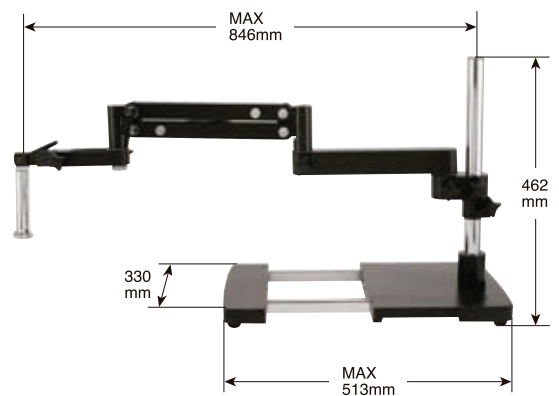

V-7C

Universal boom stand,
Articulated Arm Type,
w/o body holder