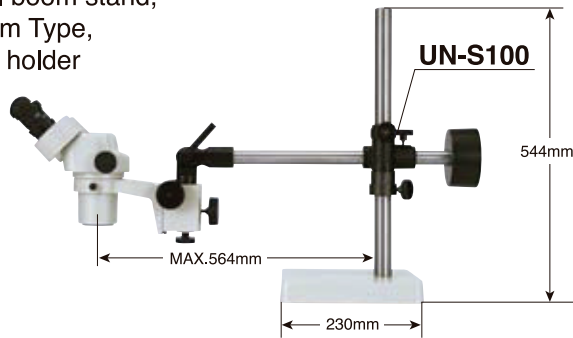

### UN-S100

Universal boom stand,  
Single Arm Type,  
w/o body holder

### UN-S200

Universal boom stand,  
Desk Clamp Type,  
w/o body holder