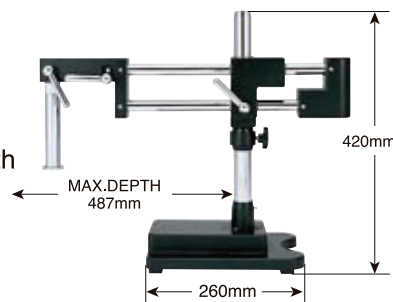

DBS-2

Universal boom stand,
Double Arm Type,
with ball bearings for smooth
horizontal movement,
w/o body holder