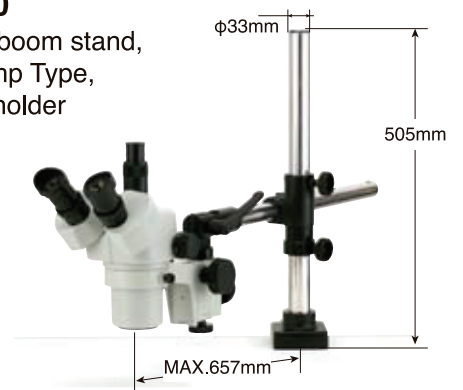

## Boom Stands

### UN-S100

Universal boom stand,  
Single Arm Type,  
w/o body holder

### UN-S200

Universal boom stand,  
Desk Clamp Type,  
w/o body holder