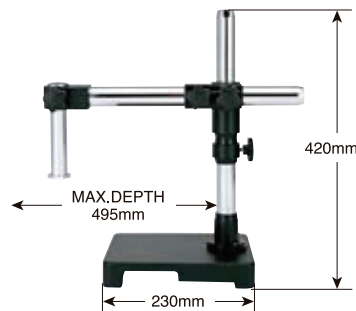

SBS-1

Universal boom stand,
Single Arm Type,
w/o body holder